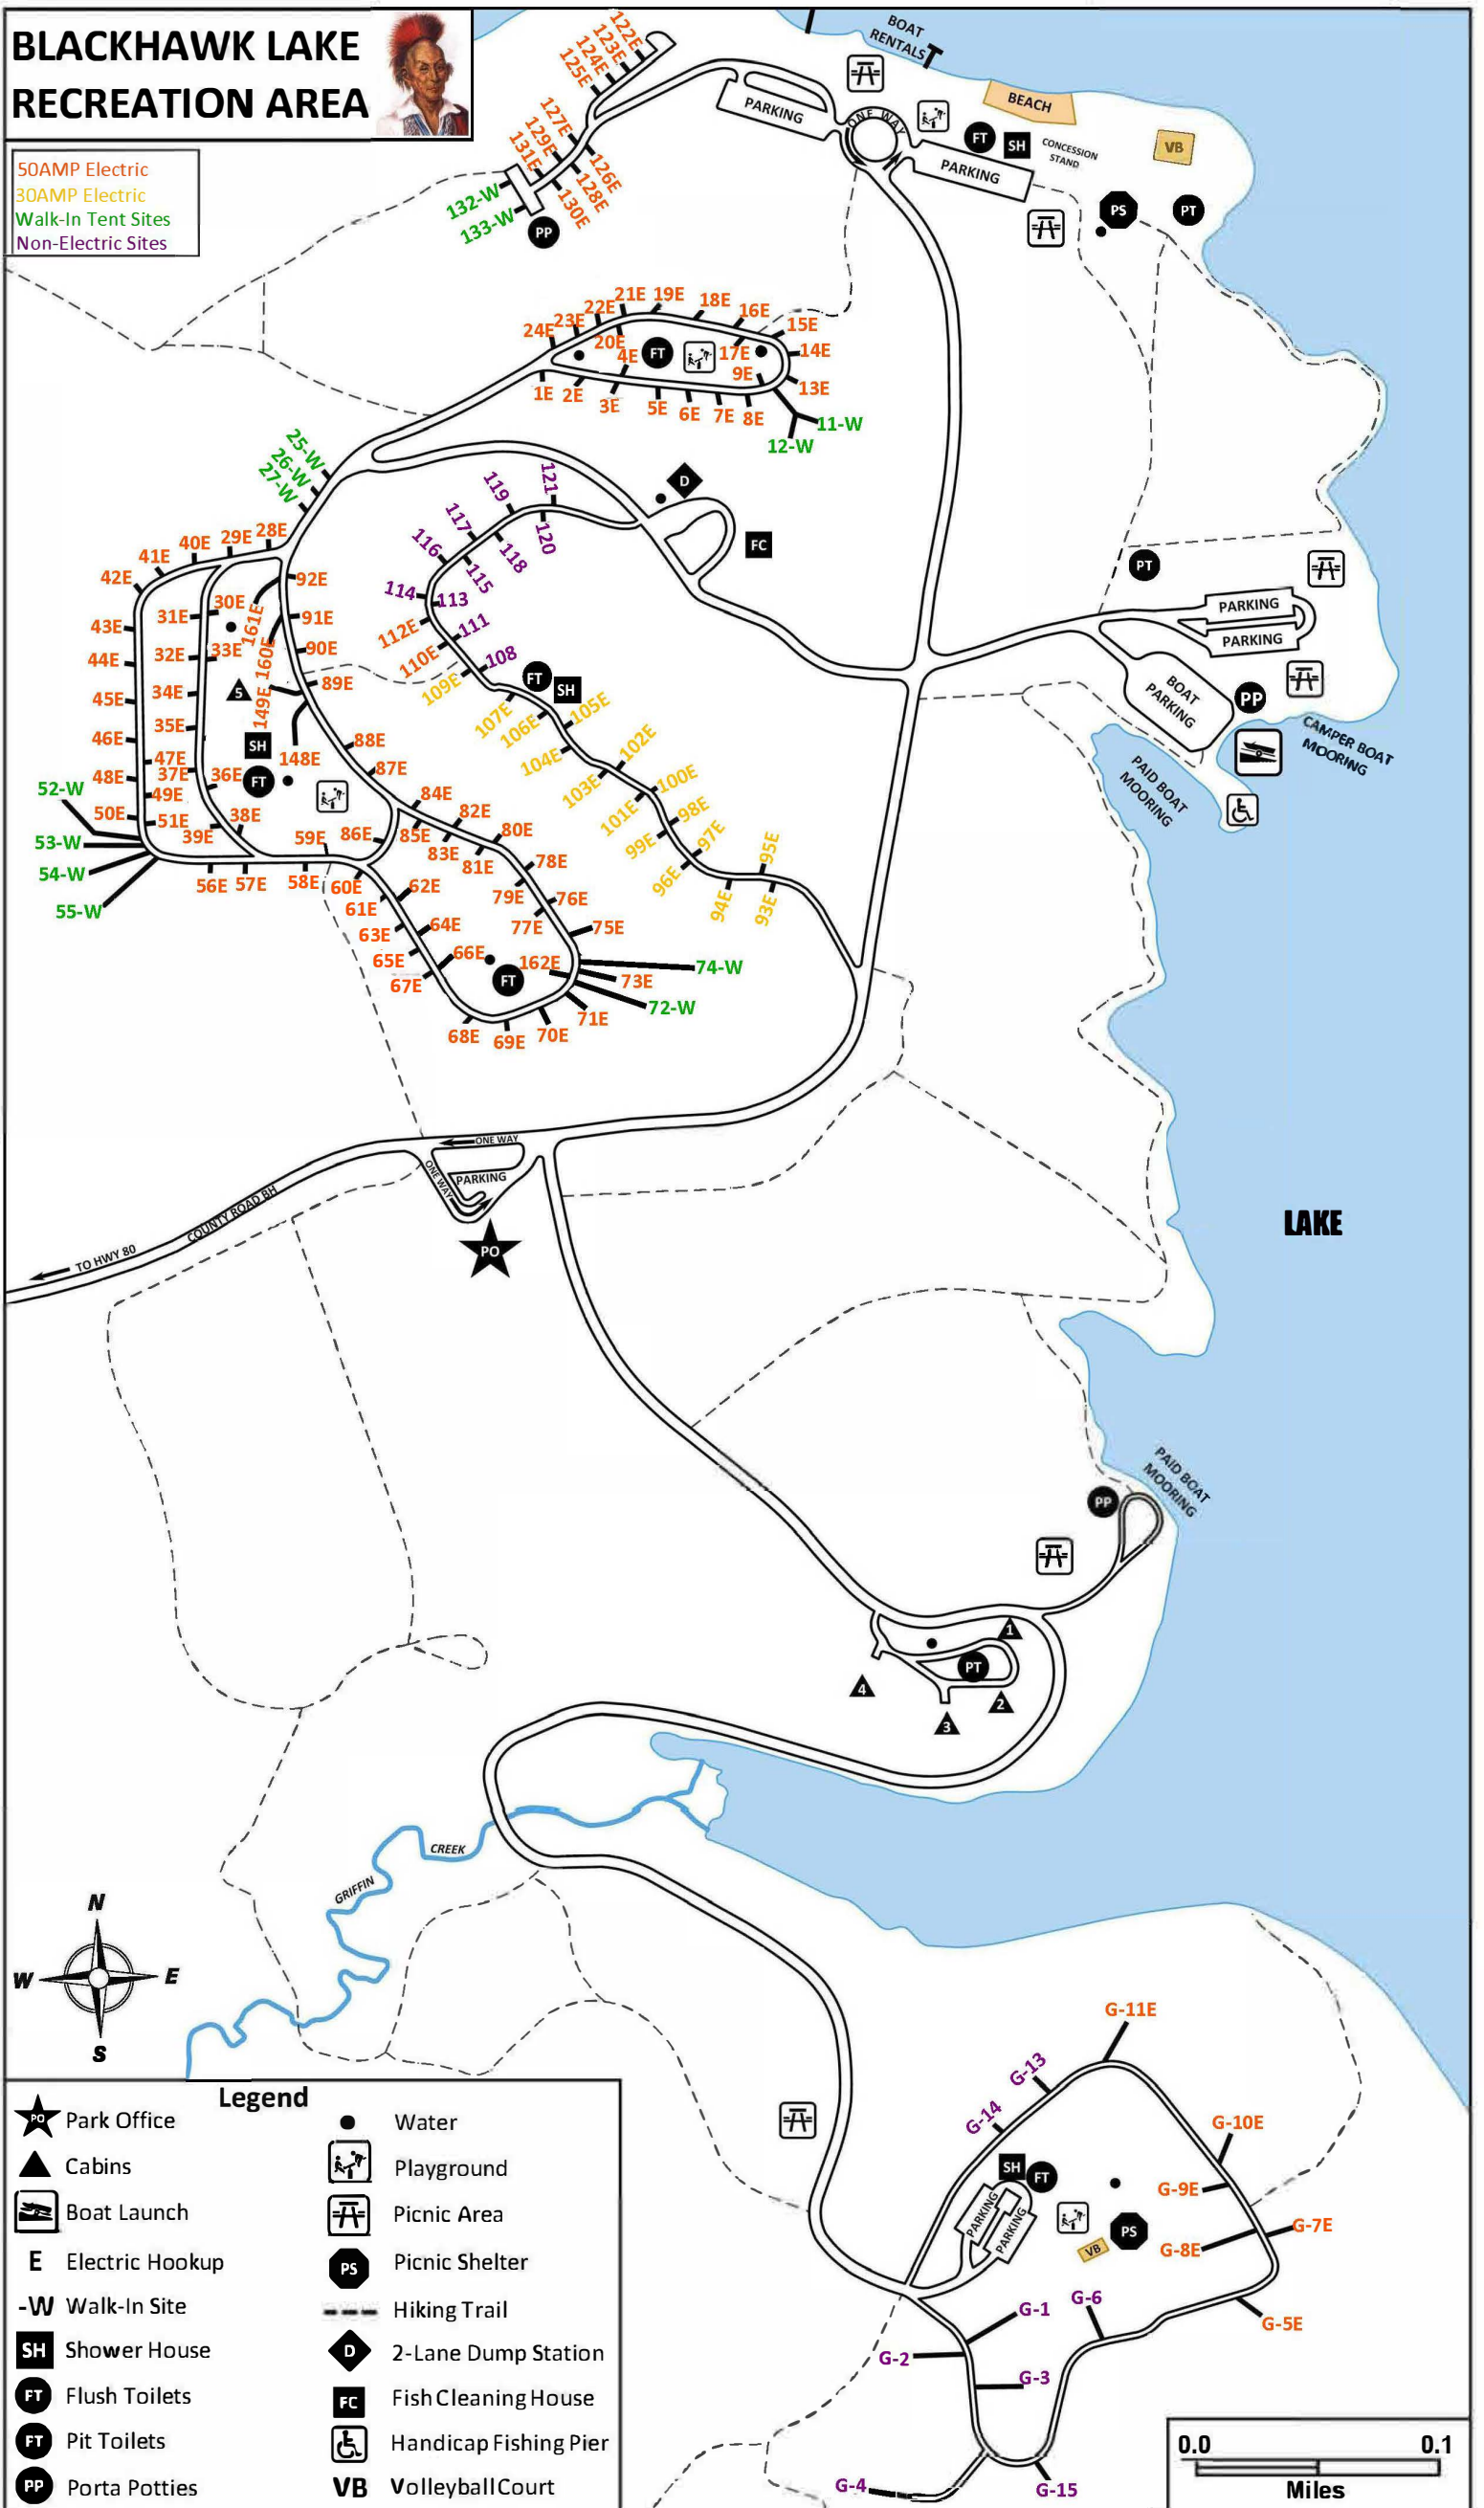

BLACKHAWK LAKE RECREATION AREA

- 50AMP Electric
- 30AMP Electric
- Walk-In Tent Sites
- Non-Electric Sites

Legend

- | | |
|--------------------------|-----------------------|
| Park Office | Water |
| Cabins | Playground |
| Boat Launch | Picnic Area |
| E Electric Hookup | Picnic Shelter |
| -W Walk-In Site | Hiking Trail |
| Shower House | 2-Lane Dump Station |
| Flush Toilets | Fish Cleaning House |
| Pit Toilets | Handicap Fishing Pier |
| Porta Potties | Volleyball Court |