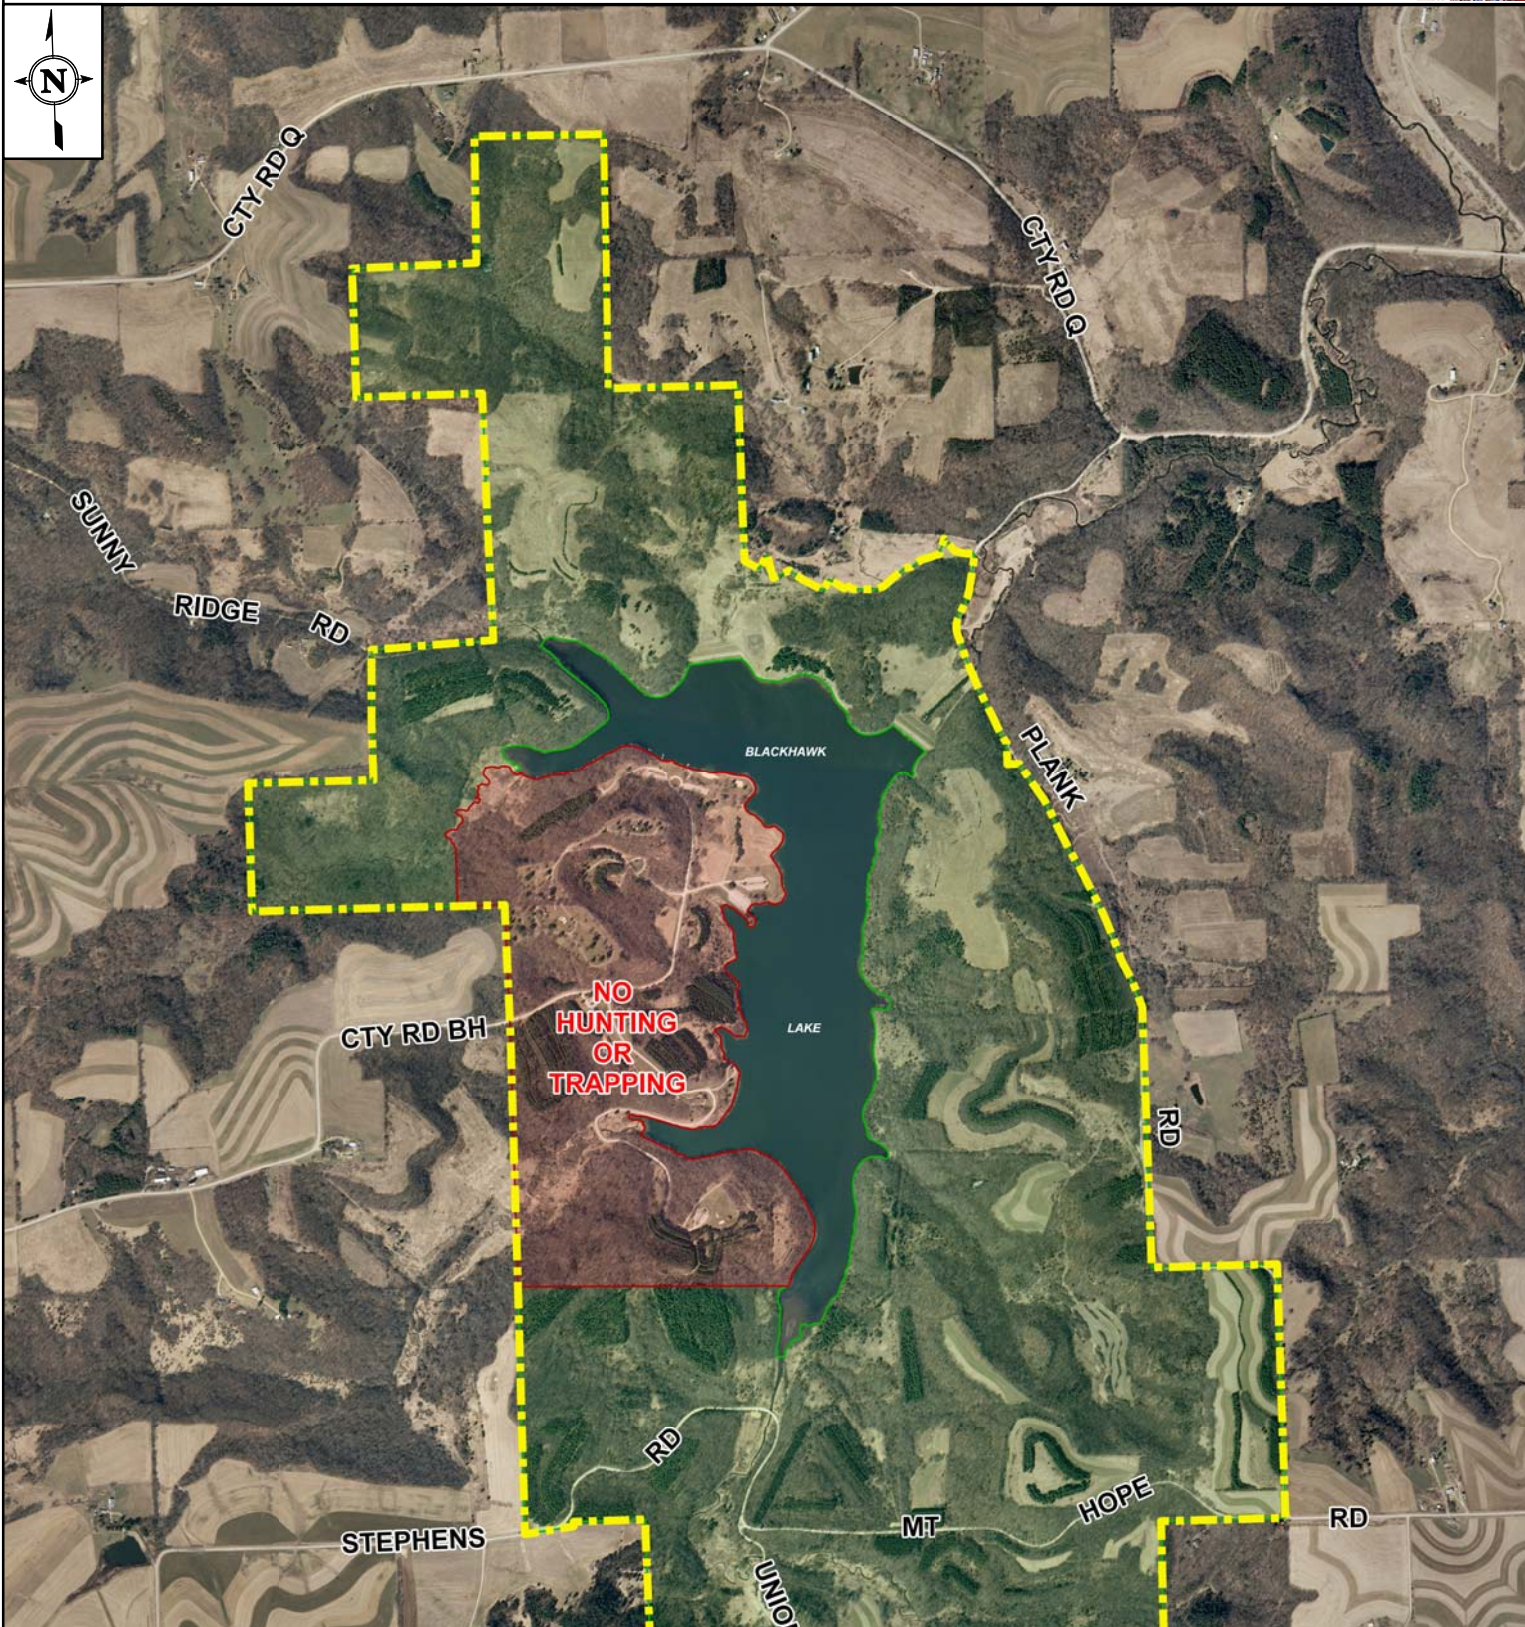

# BLACKHAWK LAKE RECREATION AREA

## OVERVIEW MAP

### Legend

-  Black Hawk Lake Recreation Area Boundary
-  Park Area - No Hunting Allowed
-  Wildlife Area - Hunting Allowed