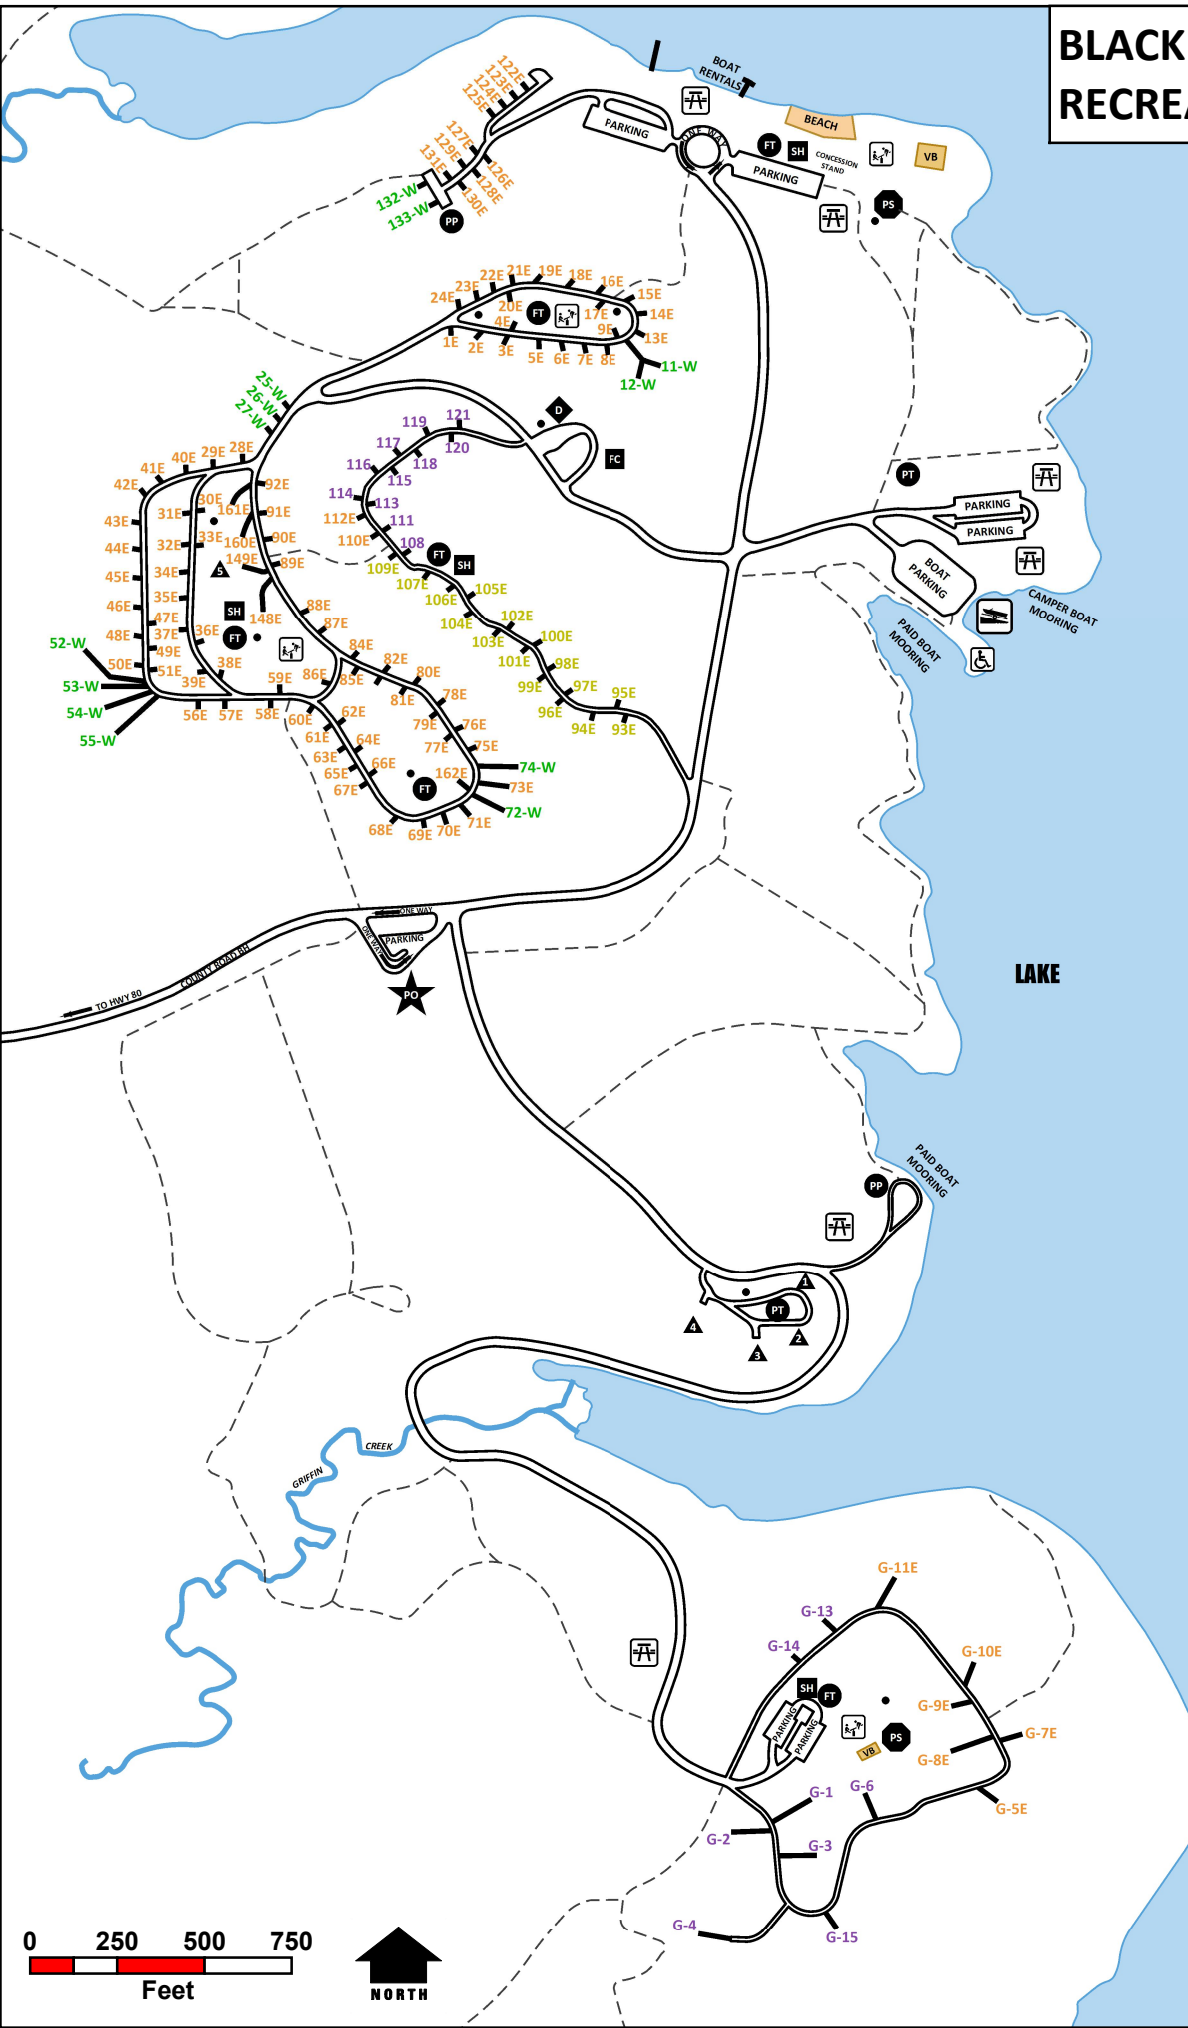

# BLACKHAWK LAKE RECREATION AREA

### Legend

- Park Office
- Electric 50 AMP
- Electric 30 AMP
- Walk-In Site
- Non-Electric Site (Purple)
- Boat Launch
- Shower House
- Flush Toilets
- Pit Toilets
- Porta Potties
- Cabins
- Water
- Playground
- Picnic Area
- Picnic Shelter
- Hiking Trail
- 2-Lane Dump Station
- Fish Cleaning House
- Handicap Fishing Pier
- Volleyball Court