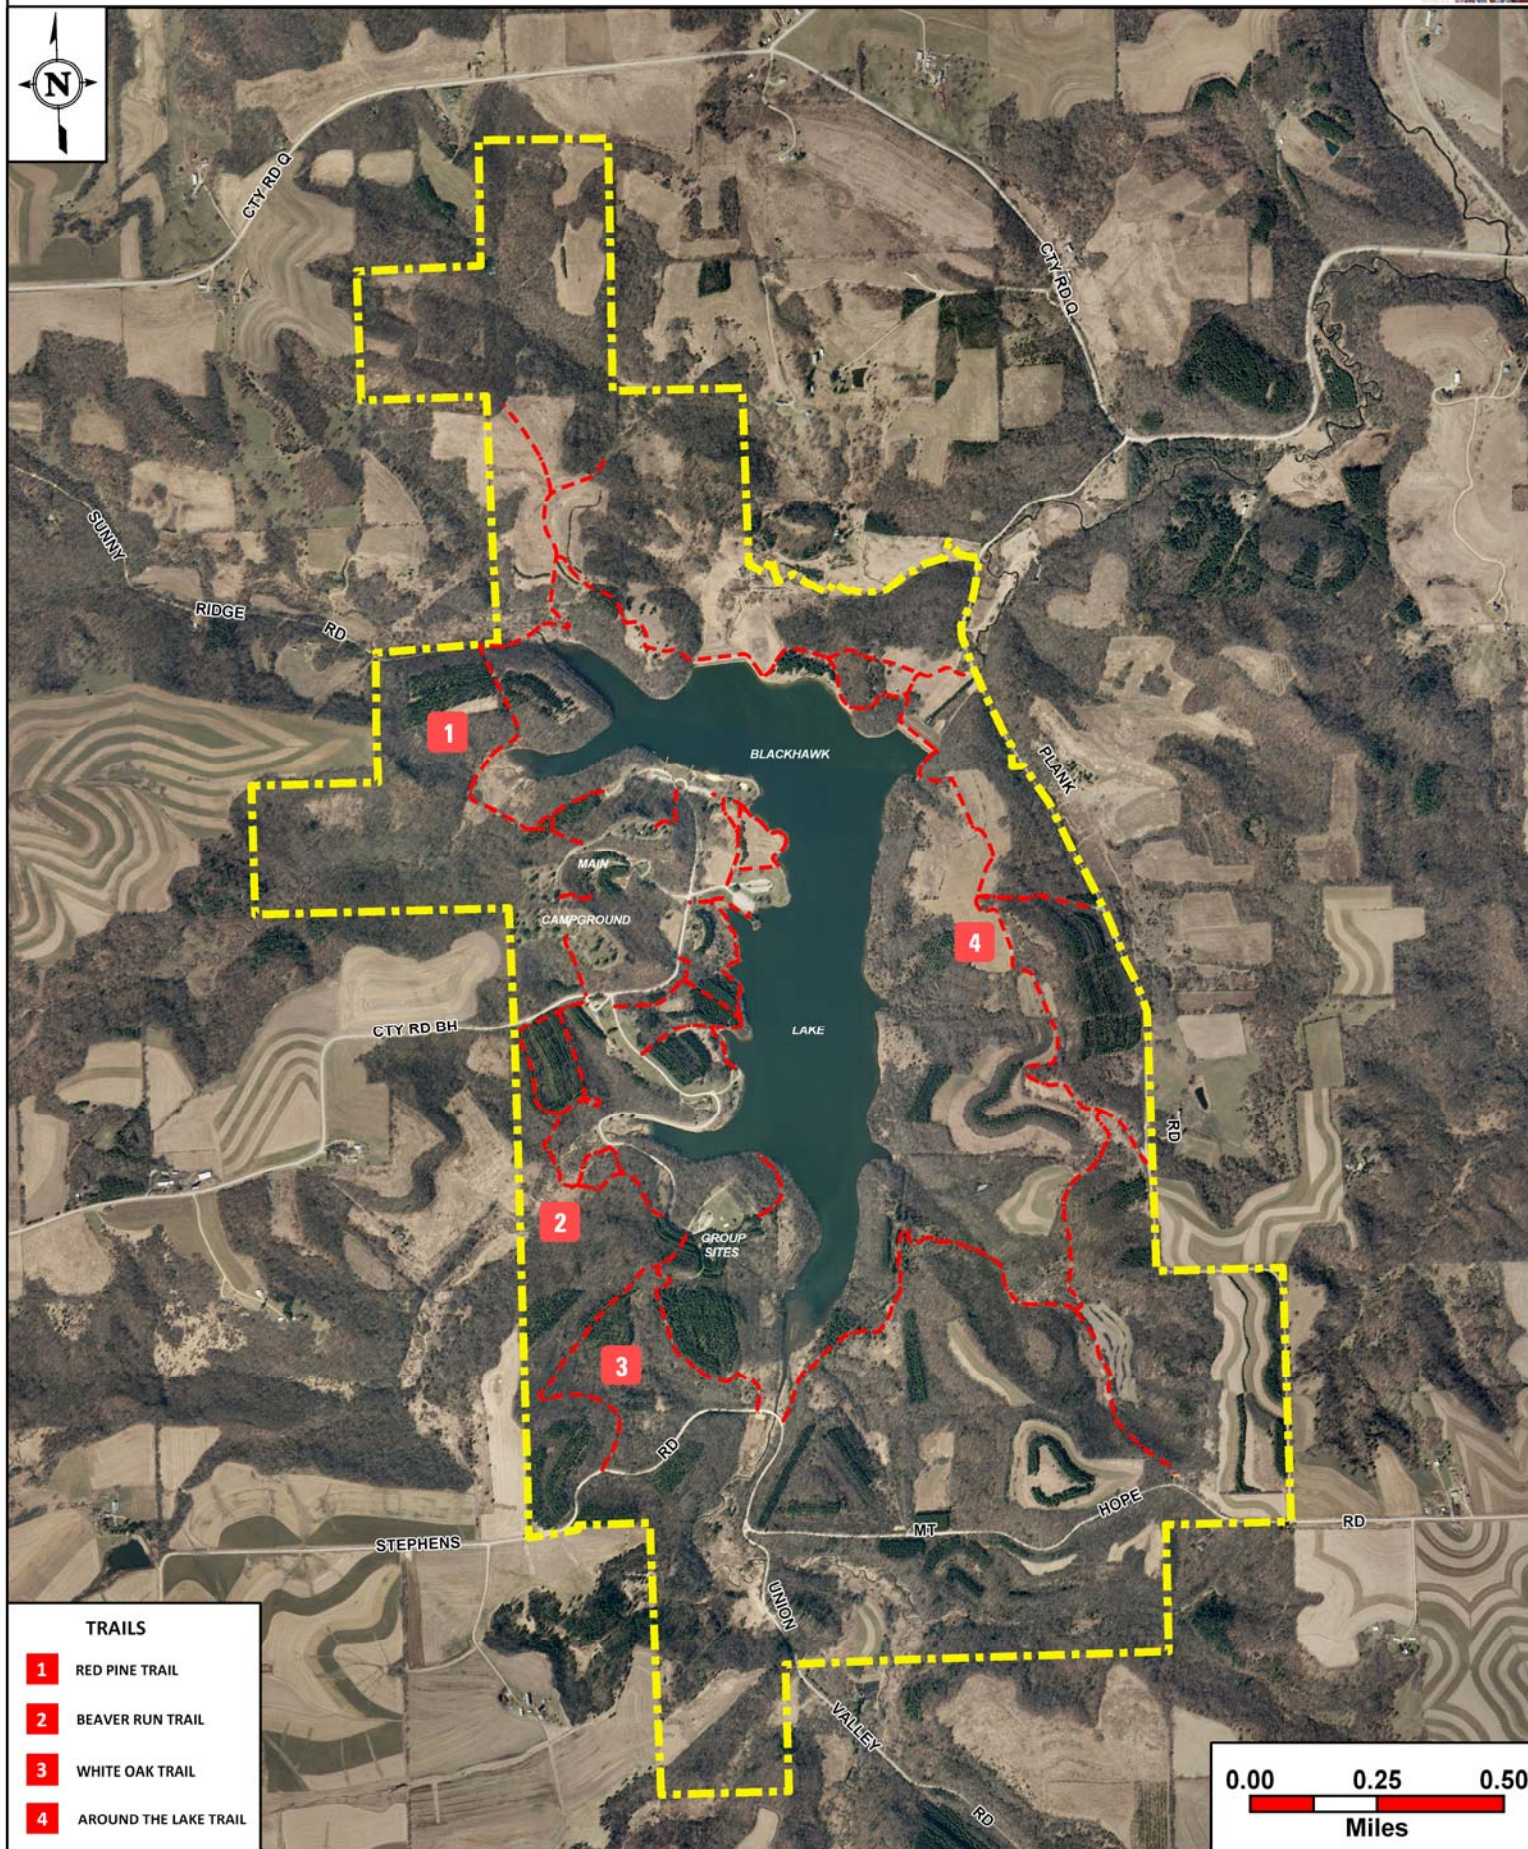

BLACKHAWK LAKE RECREATION AREA

HIKING TRAIL MAP

TRAILS

- 1** RED PINE TRAIL
- 2** BEAVER RUN TRAIL
- 3** WHITE OAK TRAIL
- 4** AROUND THE LAKE TRAIL

0.00 0.25 0.50
Miles