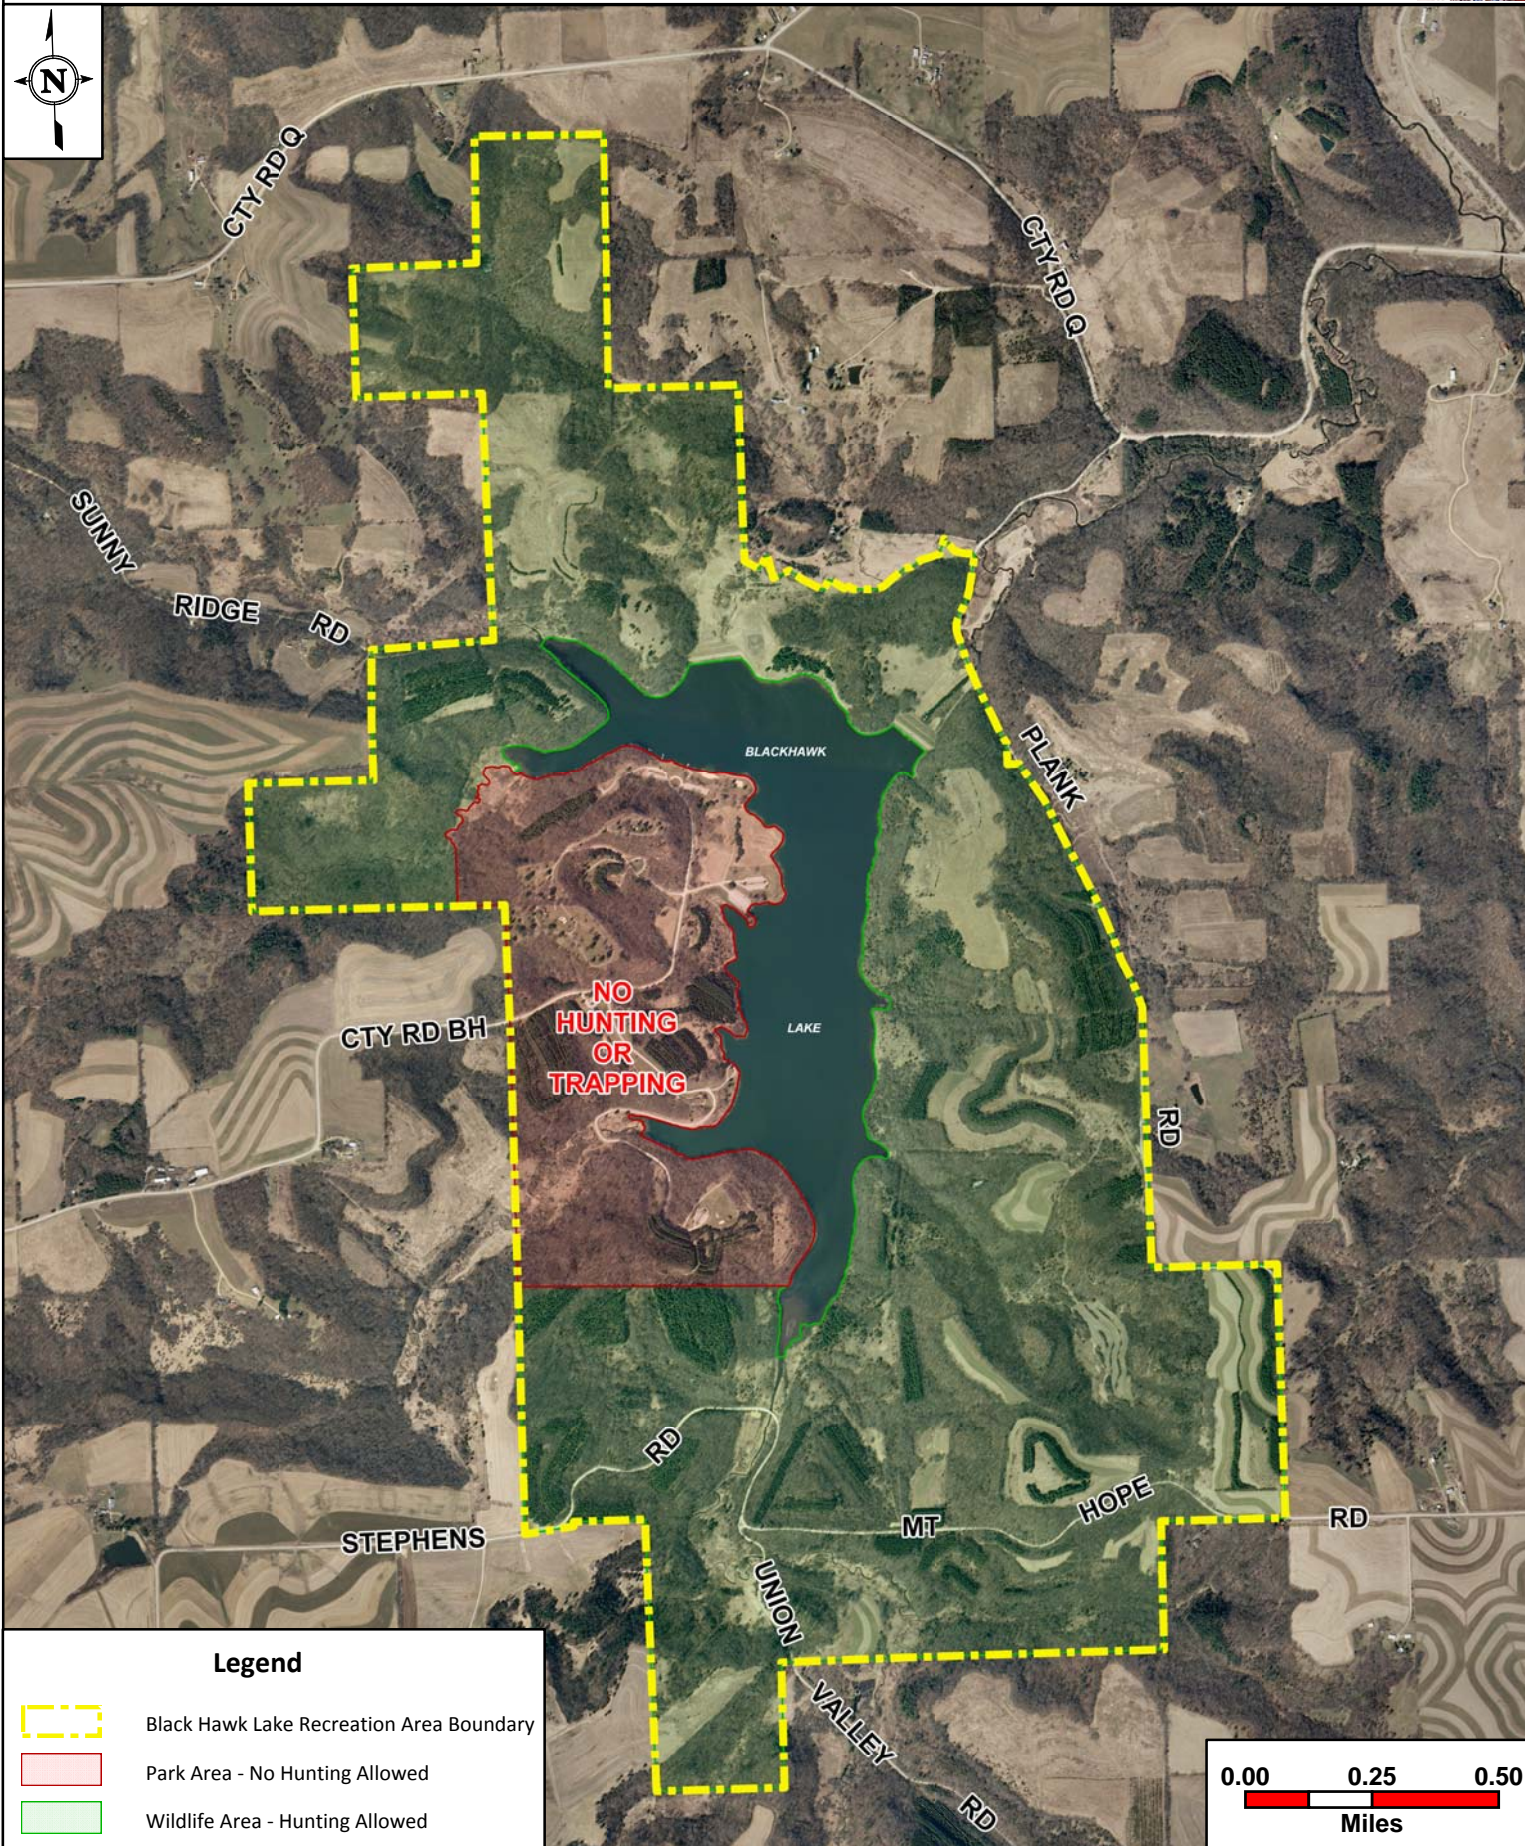

# BLACKHAWK LAKE RECREATION AREA

## OVERVIEW MAP

### Legend

-  Black Hawk Lake Recreation Area Boundary
-  Park Area - No Hunting Allowed
-  Wildlife Area - Hunting Allowed